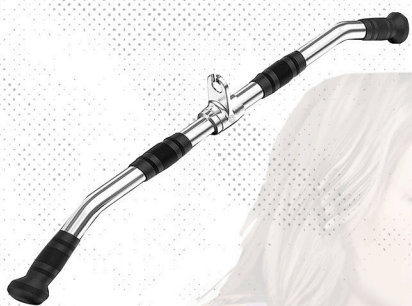

MACHINE CABLE

ATTACHMENTS

◀ **GH7167**
Pro-Grip Solid Lat Bar **33"**
M.R.P: INR 3,499/-
Net Weight: 3.85 Kg