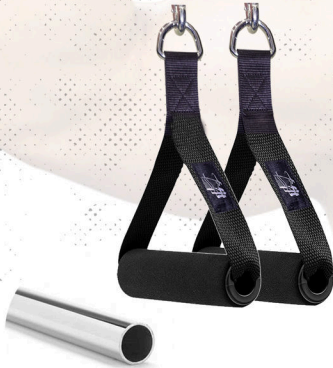

◀ NH-7 (PAIR)

Super Heavy Nylon Handle
(Inside Steel Pipe)
M.R.P: INR 1,249/-