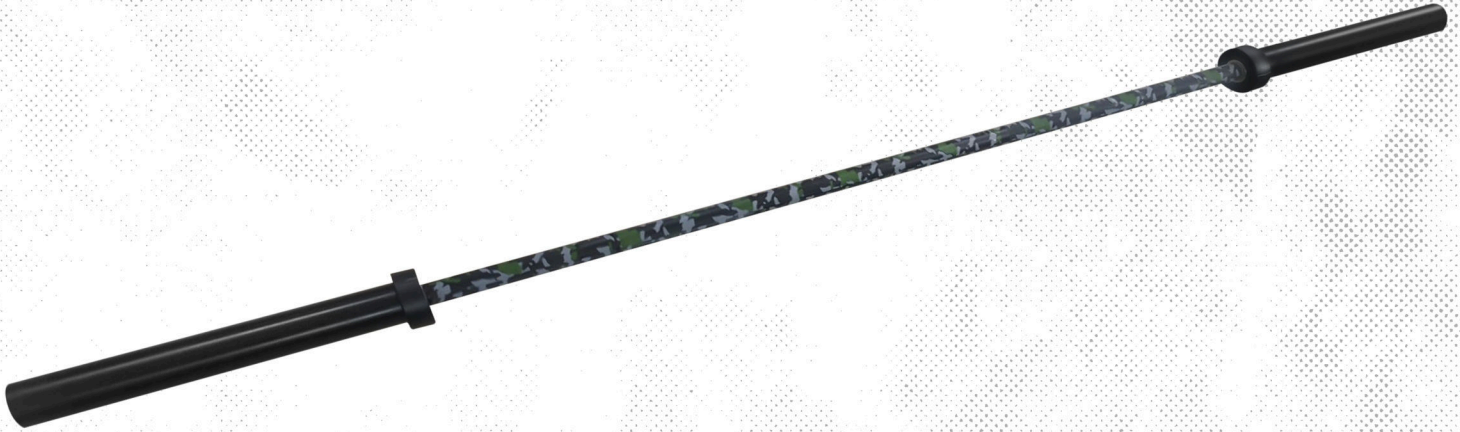

GYM MACHINE

PARTS

— OLYMPIC POWER BARBELL

◀ **AB-1111**

7 Ft. Power Olympic Barbell

Dia Of Handle: **28mm**

Shaft Length: **52"**

Style: Heat Treatment & Steel Sleeve With 2 Copper Bush, 8 Bearing

Colour: Military Print Hydro Dipped

Load Capacity: **1500 Lbs**

Net Weight: **20kg**

M.R.P: INR 24,999/-