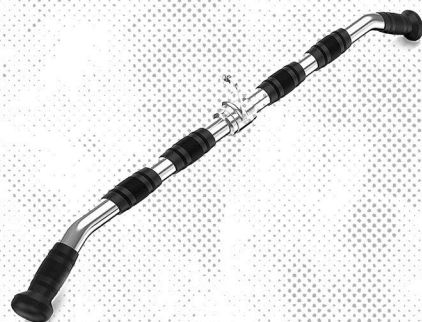

GH7258-R
Solid D Handle Rotatable With Pro-Grip
M.R.P: INR 2,099/-
Net Weight: 1.30 Kg

- GYM MACHINE HANDLES

GH7161
Solid Lat Bar 18" With Pro-Grip
M.R.P: INR 2,299/-
Net Weight: 2.05 Kg

GH7151
Solid Lat Bar 20" With Pro-Grip
M.R.P: INR 2,399/-
Net Weight: 2.30 Kg

GH7146
Solid Pro-Grip Multi Purpose Bar
M.R.P: INR 3,899/-
Net Weight: 3.50 Kg

MACHINE CABLE

ATTACHMENTS

◀ **GH7167**
Pro-Grip Solid Lat Bar **33"**
M.R.P: INR 3,499/-
Net Weight: 3.85 Kg

◀ **GH7153**
Pro-Grip Solid Lat Bar **38"**
M.R.P: INR 3,999/-
Net Weight: 4.10 Kg