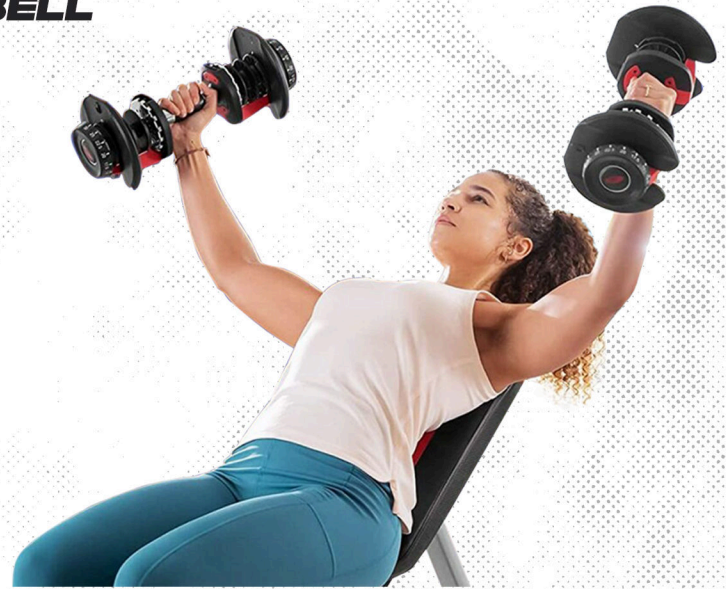

— ADJUSTABLE WEIGHT KETTLEBELL