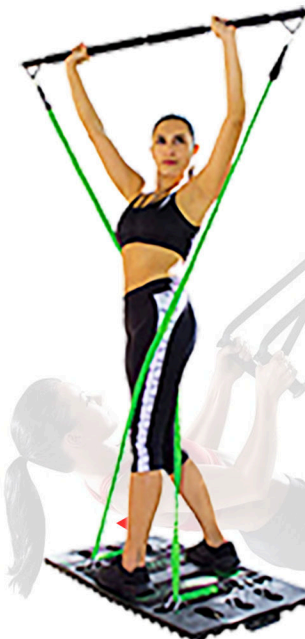

- BODY BOSS

◀ **BODY BOSS 2.0**
Body Boss Complete Training Kit
M.R.P: INR 15,999/-