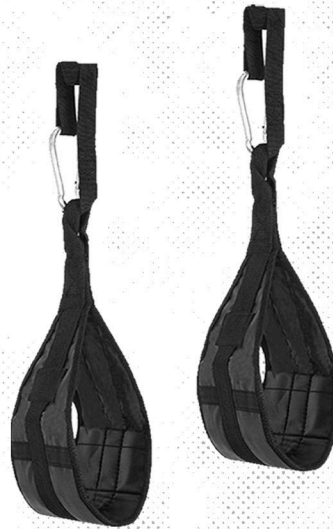

— AB STRAP

◀ **AB1000**
AB Straps With Heavy Steel Hook (Gut Blaster)
M.R.P: INR 1,999/-